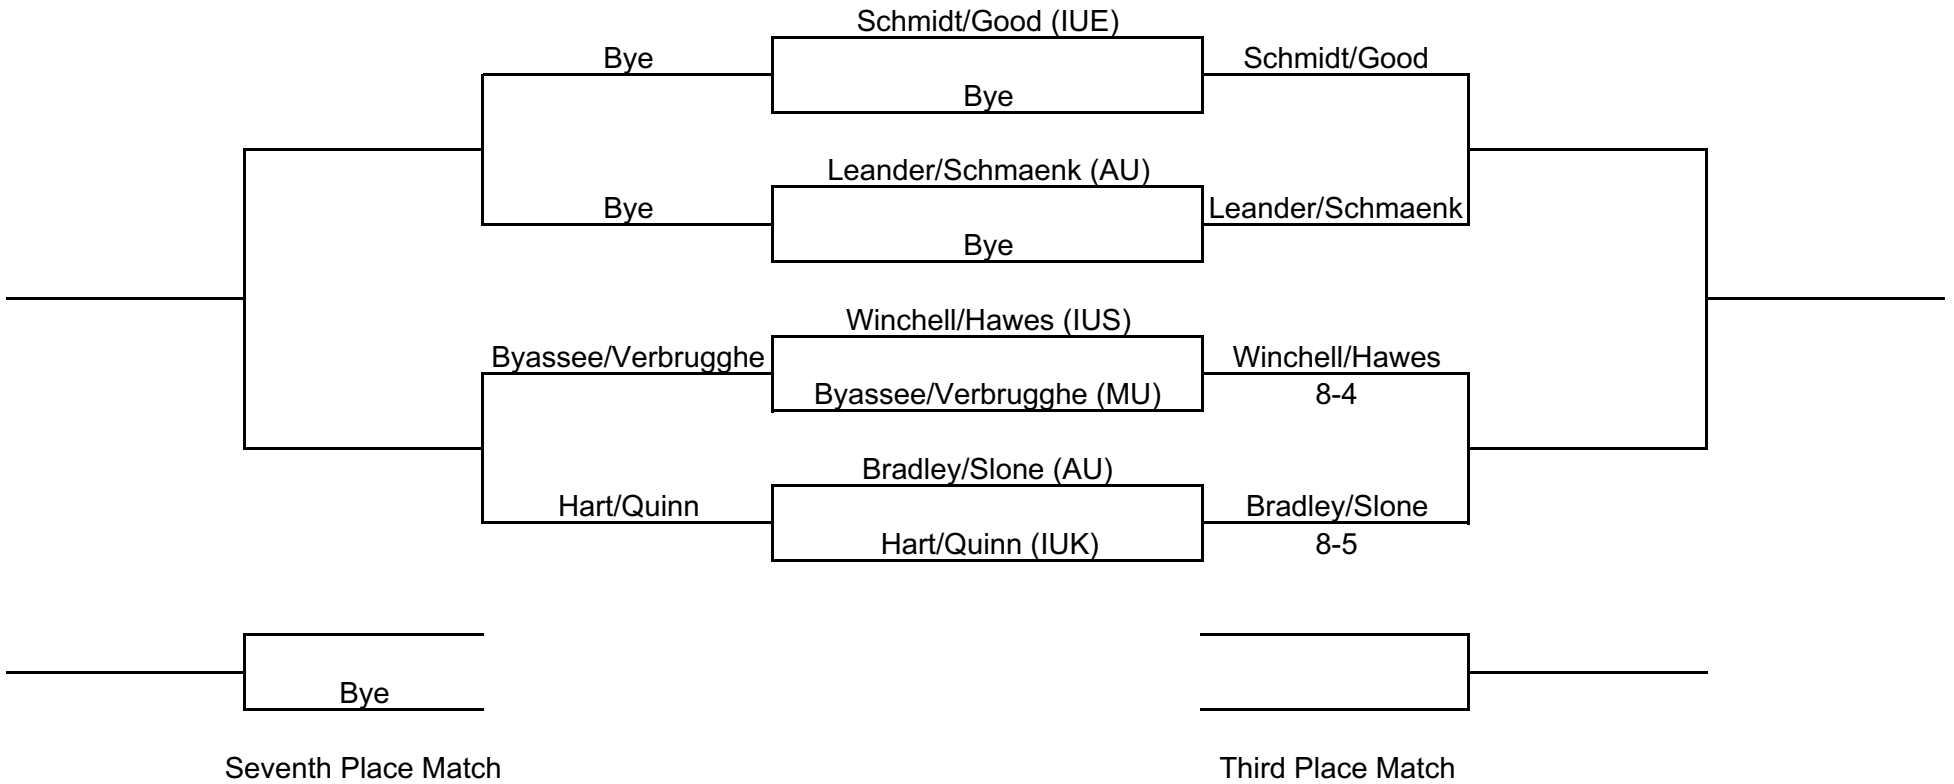

FRIDAY SCHEDULE OF PLAY

TIME	Court 1	Court 2	Court 3	Court 4	Court 5	Court 6	Court 7	Court 8
9:00 AM	Green	Green	Green	Green	Gold	Gold	Gold	Gold
10:00 AM	Silver	Silver	Silver	Silver	Red	Red	Red	Red
11:00 AM	Purple	Purple	Purple	Purple	Crimson	Crimson	Crimson	Crimson
12:00 PM	Blue	Blue	Blue	Blue	White	White	White	White
1:30 PM	Gray	Gray	Gray	Gray	Black	Black	Black	Black
2:30 PM	Purple	Purple	Purple	Purple	Crimson	Crimson	Crimson	Crimson
4:00 PM	Blue	Blue	Blue	Blue	White	White	White	White
5:00 PM	Gray	Gray	Gray	Gray	Black	Black	Black	Black

SATURDAY SCHEDULE OF PLAY

TIME	Court 1	Court 2	Court 3	Court 4	Court 5	Court 6	Court 7	Court 8
9:00 AM	Green	Green	Green	Green	Gold	Gold	Gold	Gold
10:00 AM	Silver	Silver	Silver	Silver	Red	Red	Red	Red
11:00 AM	Green	Green	Green	Green	Gold	Gold	Gold	Gold
12:00 PM	Silver	Silver	Silver	Silver	Red	Red	Red	Red
1:30 PM	Purple	Purple	Purple	Purple	Crimson	Crimson	Crimson	Crimson
3:00 PM	Blue	Blue	Blue	Blue	White	White	White	White
4:30 PM	Gray	Gray	Gray	Gray	Black	Black	Black	Black

Purple Draw

Crimson Draw

Blue Draw

White Draw

Gray Draw

Black Draw

Green Draw

Gold Draw

Silver Draw

Red Draw