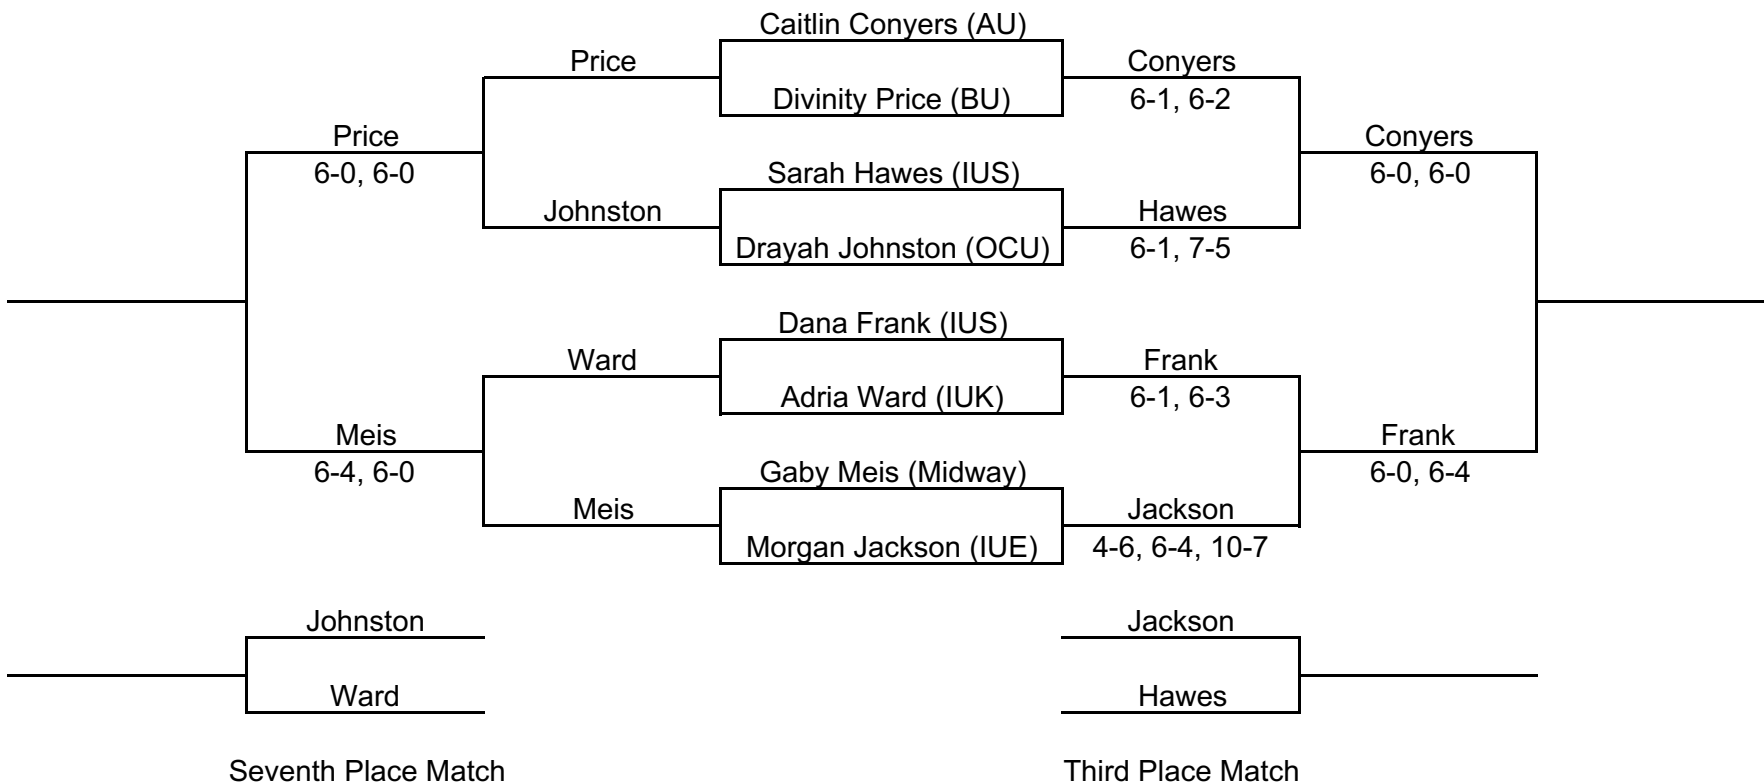

FRIDAY SCHEDULE OF PLAY

TIME	Court 1	Court 2	Court 3	Court 4	Court 5	Court 6	Court 7	Court 8
9:00 AM	Green	Green	Green	Green	Gold	Gold	Gold	Gold
10:00 AM	Silver	Silver	Silver	Silver	Red	Red	Red	Red
11:00 AM	Purple	Purple	Purple	Purple	Crimson	Crimson	Crimson	Crimson
12:00 PM	Blue	Blue	Blue	Blue	White	White	White	White
1:30 PM	Gray	Gray	Gray	Gray	Black	Black	Black	Black
2:30 PM	Purple	Purple	Purple	Purple	Crimson	Crimson	Crimson	Crimson
4:00 PM	Blue	Blue	Blue	Blue	White	White	White	White
5:00 PM	Gray	Gray	Gray	Gray	Black	Black	Black	Black

SATURDAY SCHEDULE OF PLAY

TIME	Court 1	Court 2	Court 3	Court 4	Court 5	Court 6	Court 7	Court 8
9:00 AM	Green	Green	Green	Green	Gold	Gold	Gold	Gold
10:00 AM	Silver	Silver	Silver	Silver	Red	Red	Red	Red
11:00 AM	Green	Green	Green	Green	Gold	Gold	Gold	Gold
12:00 PM	Silver	Silver	Silver	Silver	Red	Red	Red	Red
1:30 PM	Purple	Purple	Purple	Purple	Crimson	Crimson	Crimson	Crimson
3:00 PM	Blue	Blue	Blue	Blue	White	White	White	White
4:30 PM	Gray	Gray	Gray	Gray	Black	Black	Black	Black

Purple Draw

Crimson Draw

Blue Draw

White Draw

Gray Draw

Black Draw

Green Draw

Gold Draw

Silver Draw

Red Draw