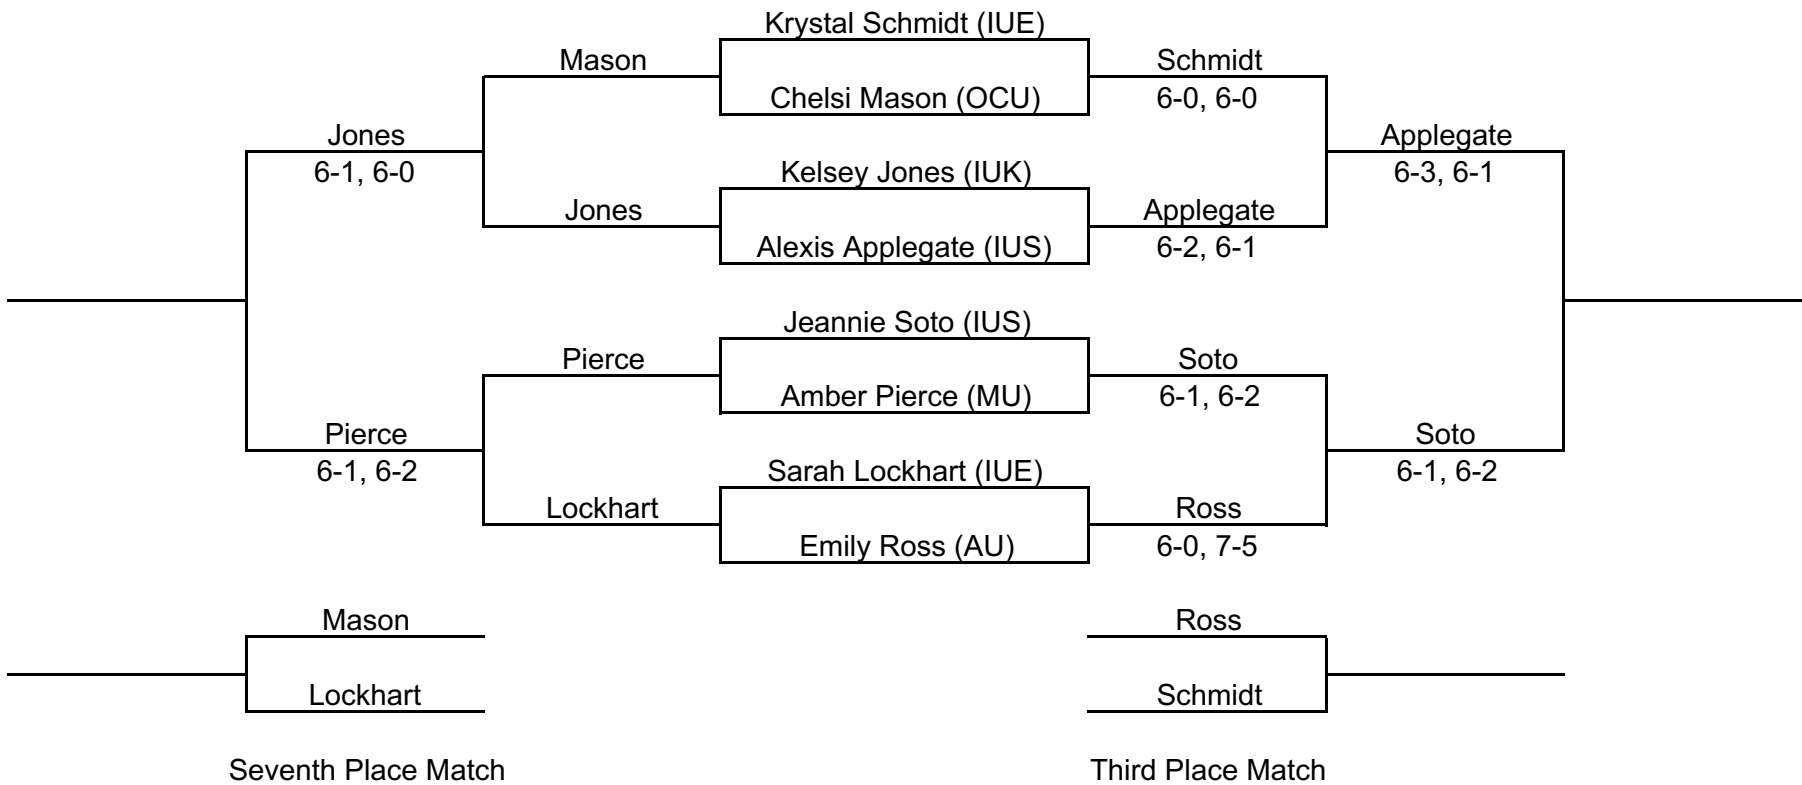

FRIDAY SCHEDULE OF PLAY

TIME	Court 1	Court 2	Court 3	Court 4	Court 5	Court 6	Court 7	Court 8
9:00 AM	Green	Green	Green	Green	Gold	Gold	Gold	Gold
10:00 AM	Silver	Silver	Silver	Silver	Red	Red	Red	Red
11:00 AM	Purple	Purple	Purple	Purple	Crimson	Crimson	Crimson	Crimson
12:00 PM	Blue	Blue	Blue	Blue	White	White	White	White
1:30 PM	Gray	Gray	Gray	Gray	Black	Black	Black	Black
2:30 PM	Purple	Purple	Purple	Purple	Crimson	Crimson	Crimson	Crimson
4:00 PM	Blue	Blue	Blue	Blue	White	White	White	White
5:00 PM	Gray	Gray	Gray	Gray	Black	Black	Black	Black

SATURDAY SCHEDULE OF PLAY

TIME	Court 1	Court 2	Court 3	Court 4	Court 5	Court 6	Court 7	Court 8
9:00 AM	Green	Green	Green	Green	Gold	Gold	Gold	Gold
10:00 AM	Silver	Silver	Silver	Silver	Red	Red	Red	Red
11:00 AM	Green	Green	Green	Green	Gold	Gold	Gold	Gold
12:00 PM	Silver	Silver	Silver	Silver	Red	Red	Red	Red
1:30 PM	Purple	Purple	Purple	Purple	Crimson	Crimson	Crimson	Crimson
3:00 PM	Blue	Blue	Blue	Blue	White	White	White	White
4:30 PM	Gray	Gray	Gray	Gray	Black	Black	Black	Black

Purple Draw

Crimson Draw

Blue Draw

White Draw

Gray Draw

Black Draw

Green Draw

Gold Draw

Silver Draw

Red Draw