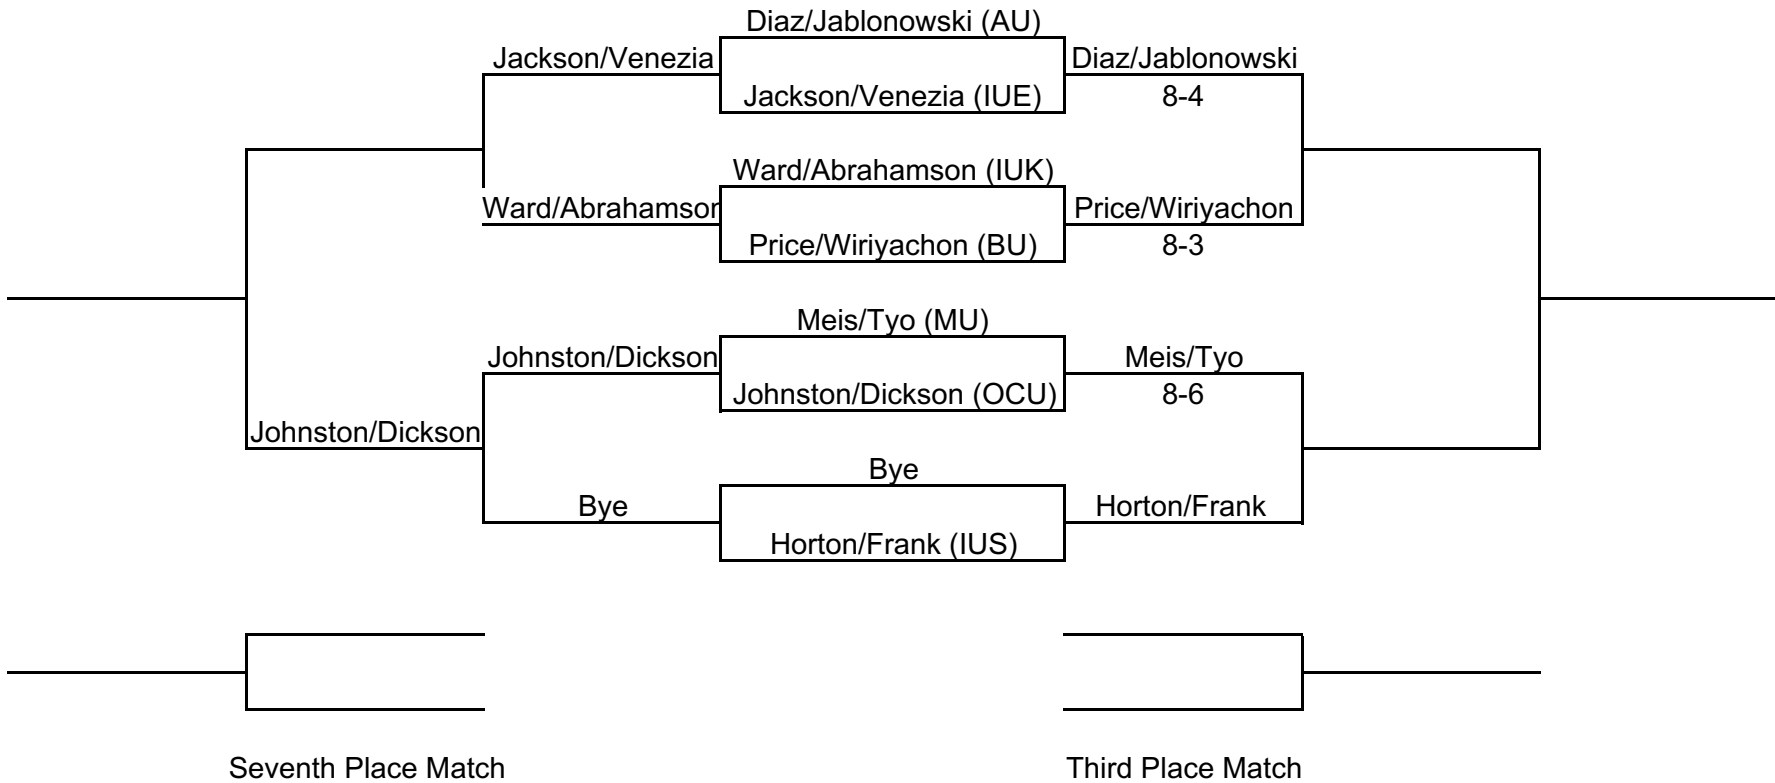

FRIDAY SCHEDULE OF PLAY

TIME	Court 1	Court 2	Court 3	Court 4	Court 5	Court 6	Court 7	Court 8
9:00 AM	Green	Green	Green	Green	Gold	Gold	Gold	Gold
10:00 AM	Silver	Silver	Silver	Silver	Red	Red	Red	Red
11:00 AM	Purple	Purple	Purple	Purple	Crimson	Crimson	Crimson	Crimson
12:00 PM	Blue	Blue	Blue	Blue	White	White	White	White
1:30 PM	Gray	Gray	Gray	Gray	Black	Black	Black	Black
2:30 PM	Purple	Purple	Purple	Purple	Crimson	Crimson	Crimson	Crimson
4:00 PM	Blue	Blue	Blue	Blue	White	White	White	White
5:00 PM	Gray	Gray	Gray	Gray	Black	Black	Black	Black

SATURDAY SCHEDULE OF PLAY

TIME	Court 1	Court 2	Court 3	Court 4	Court 5	Court 6	Court 7	Court 8
9:00 AM	Green	Green	Green	Green	Gold	Gold	Gold	Gold
10:00 AM	Silver	Silver	Silver	Silver	Red	Red	Red	Red
11:00 AM	Green	Green	Green	Green	Gold	Gold	Gold	Gold
12:00 PM	Silver	Silver	Silver	Silver	Red	Red	Red	Red
1:30 PM	Purple	Purple	Purple	Purple	Crimson	Crimson	Crimson	Crimson
3:00 PM	Blue	Blue	Blue	Blue	White	White	White	White
4:30 PM	Gray	Gray	Gray	Gray	Black	Black	Black	Black

Purple Draw

Crimson Draw

Blue Draw

White Draw

Gray Draw

Black Draw

Green Draw

Gold Draw

Silver Draw

Red Draw