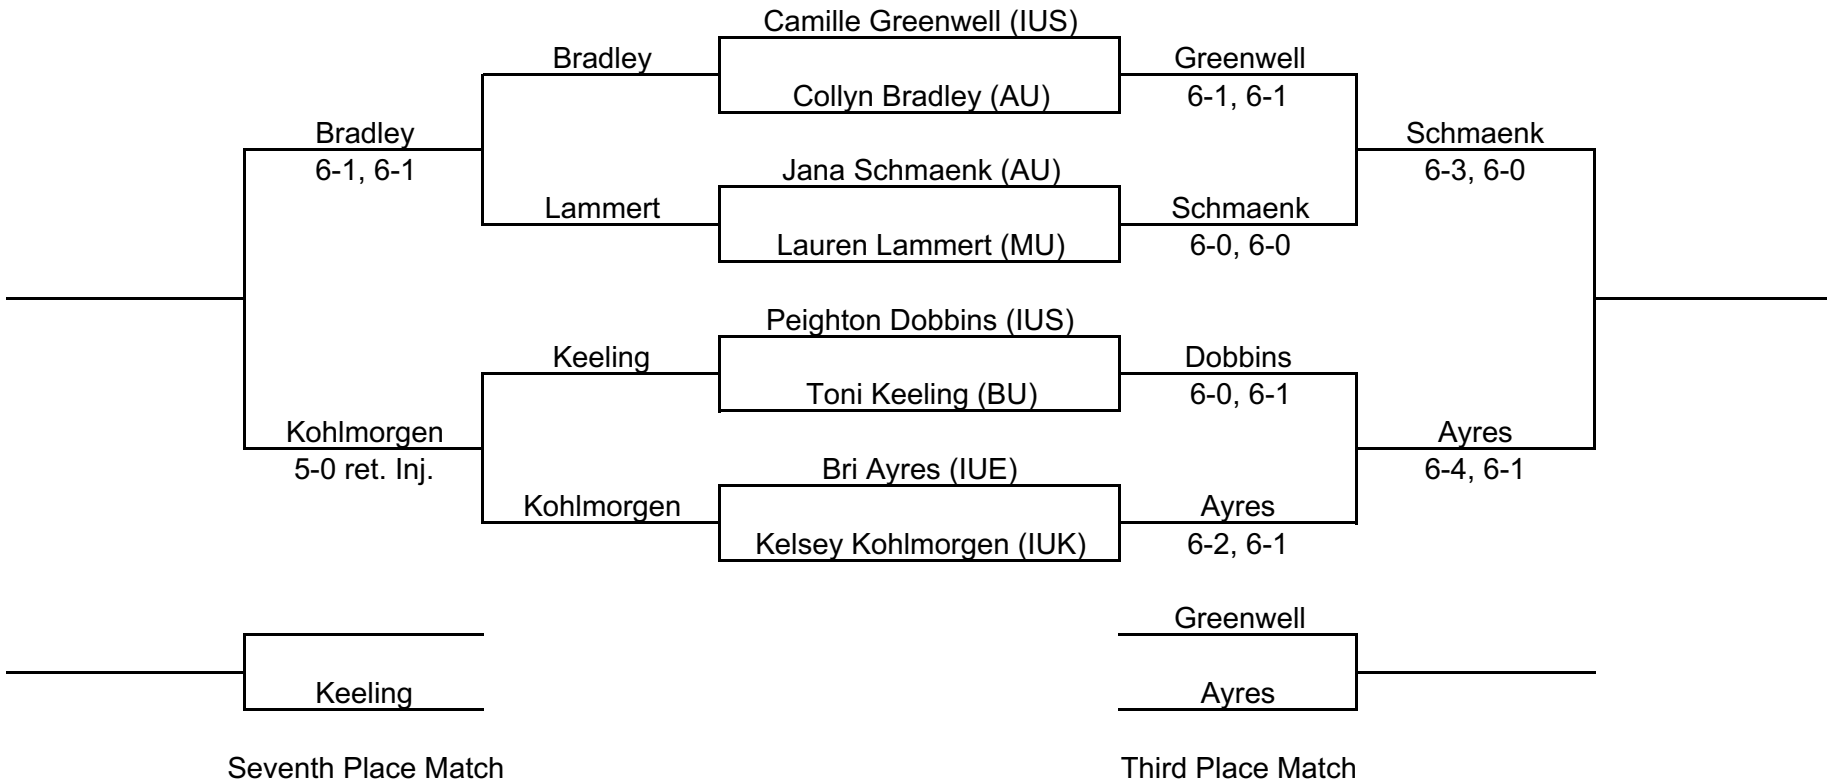

FRIDAY SCHEDULE OF PLAY

TIME	Court 1	Court 2	Court 3	Court 4	Court 5	Court 6	Court 7	Court 8
9:00 AM	Green	Green	Green	Green	Gold	Gold	Gold	Gold
10:00 AM	Silver	Silver	Silver	Silver	Red	Red	Red	Red
11:00 AM	Purple	Purple	Purple	Purple	Crimson	Crimson	Crimson	Crimson
12:00 PM	Blue	Blue	Blue	Blue	White	White	White	White
1:30 PM	Gray	Gray	Gray	Gray	Black	Black	Black	Black
2:30 PM	Purple	Purple	Purple	Purple	Crimson	Crimson	Crimson	Crimson
4:00 PM	Blue	Blue	Blue	Blue	White	White	White	White
5:00 PM	Gray	Gray	Gray	Gray	Black	Black	Black	Black

SATURDAY SCHEDULE OF PLAY

TIME	Court 1	Court 2	Court 3	Court 4	Court 5	Court 6	Court 7	Court 8
9:00 AM	Green	Green	Green	Green	Gold	Gold	Gold	Gold
10:00 AM	Silver	Silver	Silver	Silver	Red	Red	Red	Red
11:00 AM	Green	Green	Green	Green	Gold	Gold	Gold	Gold
12:00 PM	Silver	Silver	Silver	Silver	Red	Red	Red	Red
1:30 PM	Purple	Purple	Purple	Purple	Crimson	Crimson	Crimson	Crimson
3:00 PM	Blue	Blue	Blue	Blue	White	White	White	White
4:30 PM	Gray	Gray	Gray	Gray	Black	Black	Black	Black

Purple Draw

Crimson Draw

Blue Draw

White Draw

Gray Draw

Black Draw

Green Draw

Gold Draw

Silver Draw

Red Draw