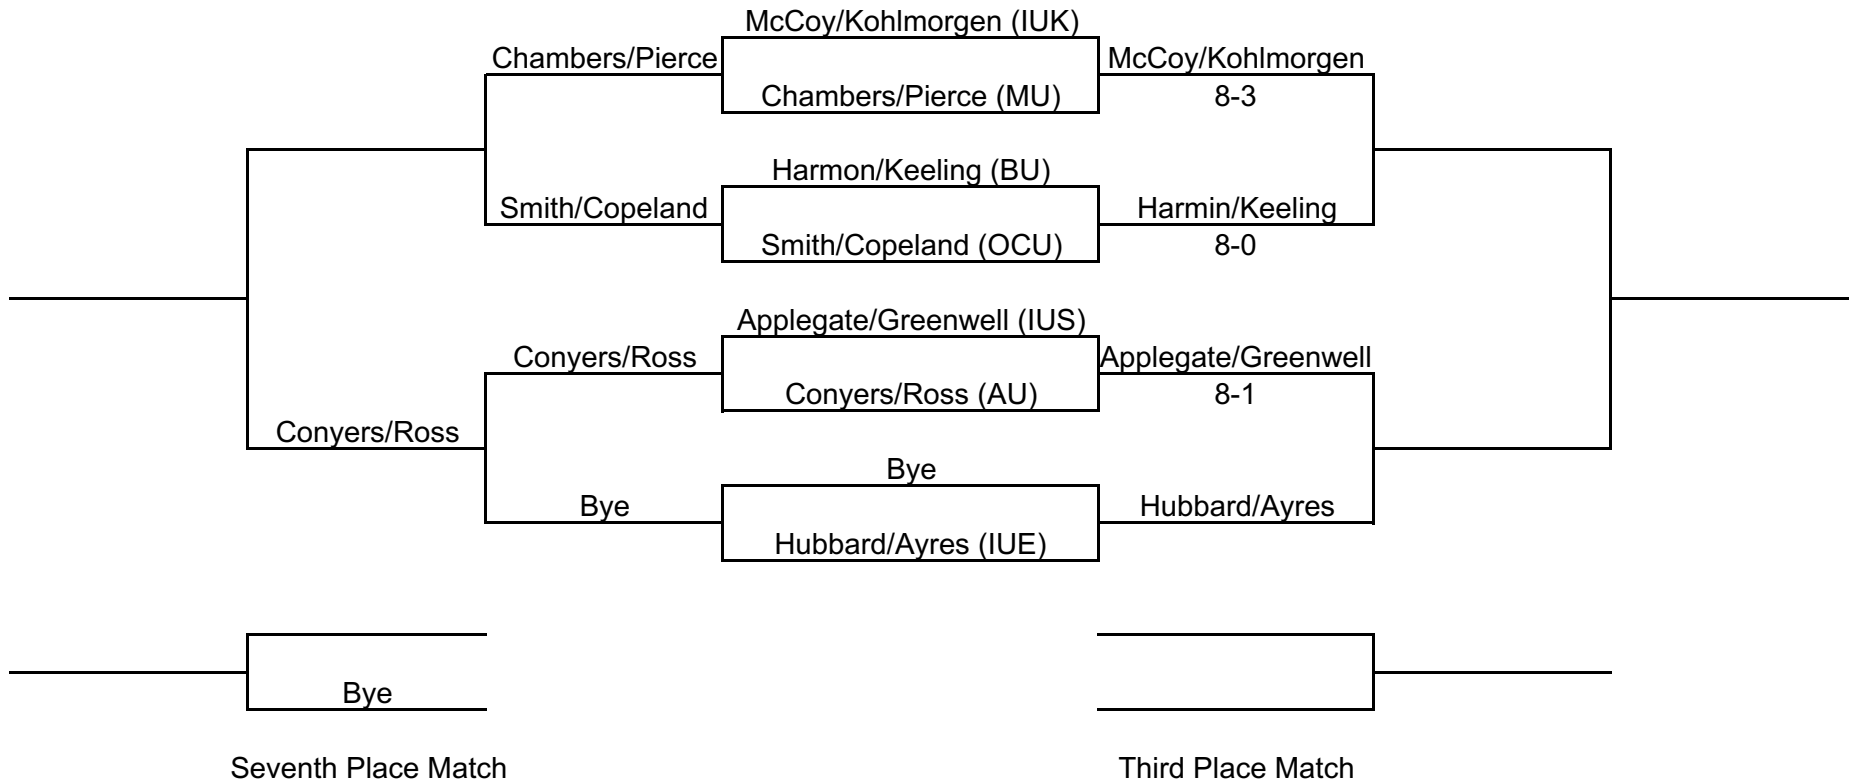

FRIDAY SCHEDULE OF PLAY

TIME	Court 1	Court 2	Court 3	Court 4	Court 5	Court 6	Court 7	Court 8
9:00 AM	Green	Green	Green	Green	Gold	Gold	Gold	Gold
10:00 AM	Silver	Silver	Silver	Silver	Red	Red	Red	Red
11:00 AM	Purple	Purple	Purple	Purple	Crimson	Crimson	Crimson	Crimson
12:00 PM	Blue	Blue	Blue	Blue	White	White	White	White
1:30 PM	Gray	Gray	Gray	Gray	Black	Black	Black	Black
2:30 PM	Purple	Purple	Purple	Purple	Crimson	Crimson	Crimson	Crimson
4:00 PM	Blue	Blue	Blue	Blue	White	White	White	White
5:00 PM	Gray	Gray	Gray	Gray	Black	Black	Black	Black

SATURDAY SCHEDULE OF PLAY

TIME	Court 1	Court 2	Court 3	Court 4	Court 5	Court 6	Court 7	Court 8
9:00 AM	Green	Green	Green	Green	Gold	Gold	Gold	Gold
10:00 AM	Silver	Silver	Silver	Silver	Red	Red	Red	Red
11:00 AM	Green	Green	Green	Green	Gold	Gold	Gold	Gold
12:00 PM	Silver	Silver	Silver	Silver	Red	Red	Red	Red
1:30 PM	Purple	Purple	Purple	Purple	Crimson	Crimson	Crimson	Crimson
3:00 PM	Blue	Blue	Blue	Blue	White	White	White	White
4:30 PM	Gray	Gray	Gray	Gray	Black	Black	Black	Black

Purple Draw

Crimson Draw

Blue Draw

White Draw

Gray Draw

Black Draw

Green Draw

Gold Draw

Silver Draw

Red Draw