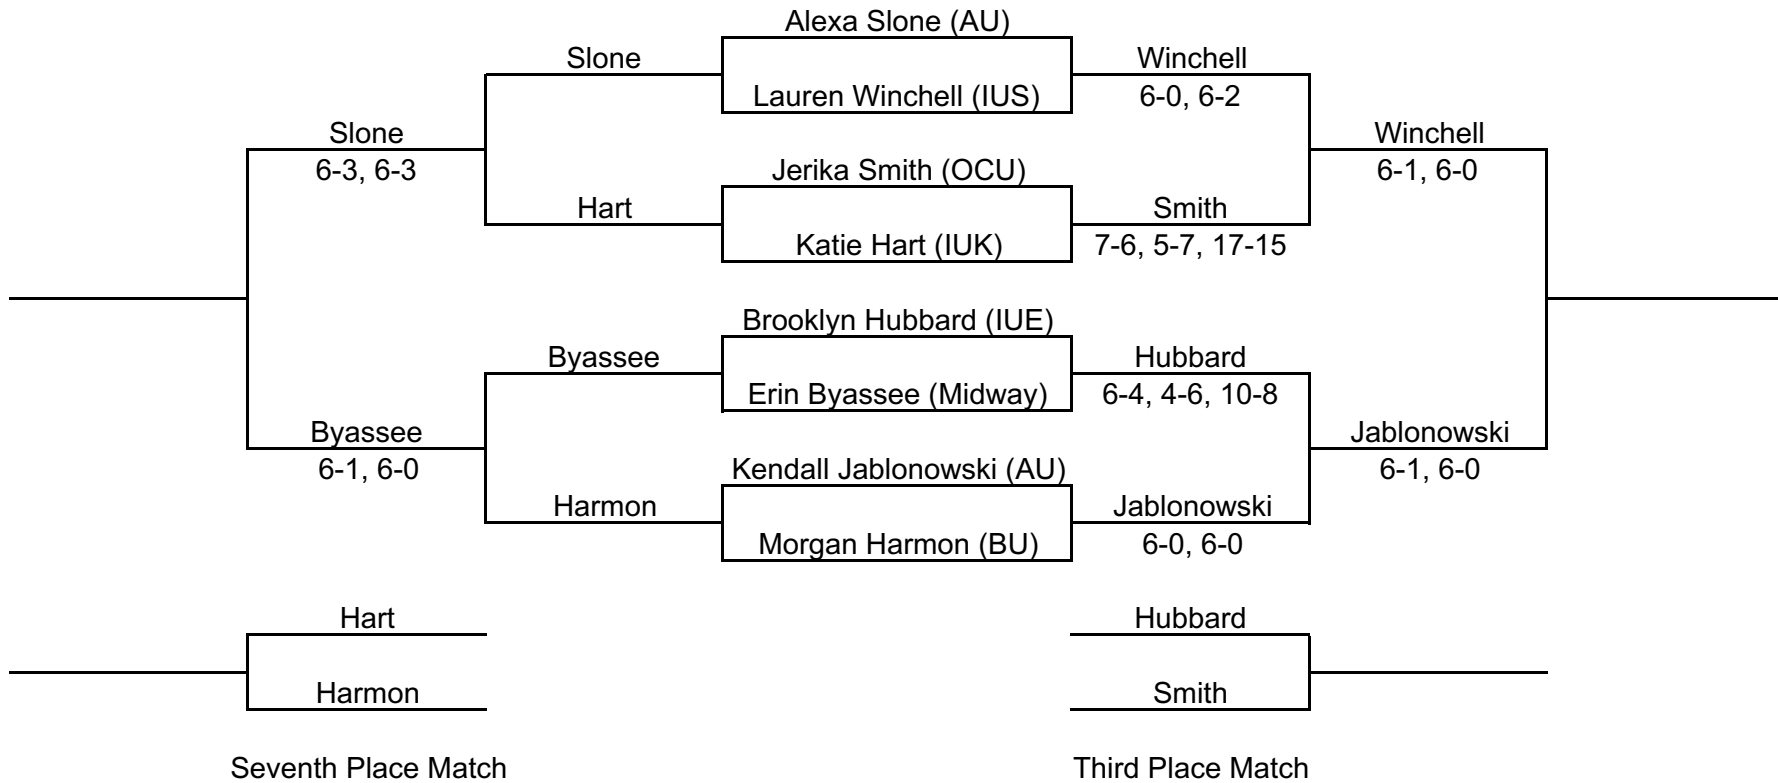

FRIDAY SCHEDULE OF PLAY

TIME	Court 1	Court 2	Court 3	Court 4	Court 5	Court 6	Court 7	Court 8
9:00 AM	Green	Green	Green	Green	Gold	Gold	Gold	Gold
10:00 AM	Silver	Silver	Silver	Silver	Red	Red	Red	Red
11:00 AM	Purple	Purple	Purple	Purple	Crimson	Crimson	Crimson	Crimson
12:00 PM	Blue	Blue	Blue	Blue	White	White	White	White
1:30 PM	Gray	Gray	Gray	Gray	Black	Black	Black	Black
2:30 PM	Purple	Purple	Purple	Purple	Crimson	Crimson	Crimson	Crimson
4:00 PM	Blue	Blue	Blue	Blue	White	White	White	White
5:00 PM	Gray	Gray	Gray	Gray	Black	Black	Black	Black

SATURDAY SCHEDULE OF PLAY

TIME	Court 1	Court 2	Court 3	Court 4	Court 5	Court 6	Court 7	Court 8
9:00 AM	Green	Green	Green	Green	Gold	Gold	Gold	Gold
10:00 AM	Silver	Silver	Silver	Silver	Red	Red	Red	Red
11:00 AM	Green	Green	Green	Green	Gold	Gold	Gold	Gold
12:00 PM	Silver	Silver	Silver	Silver	Red	Red	Red	Red
1:30 PM	Purple	Purple	Purple	Purple	Crimson	Crimson	Crimson	Crimson
3:00 PM	Blue	Blue	Blue	Blue	White	White	White	White
4:30 PM	Gray	Gray	Gray	Gray	Black	Black	Black	Black

Purple Draw

Crimson Draw

Blue Draw

White Draw

Gray Draw

Black Draw

Green Draw

Gold Draw

Silver Draw

Red Draw