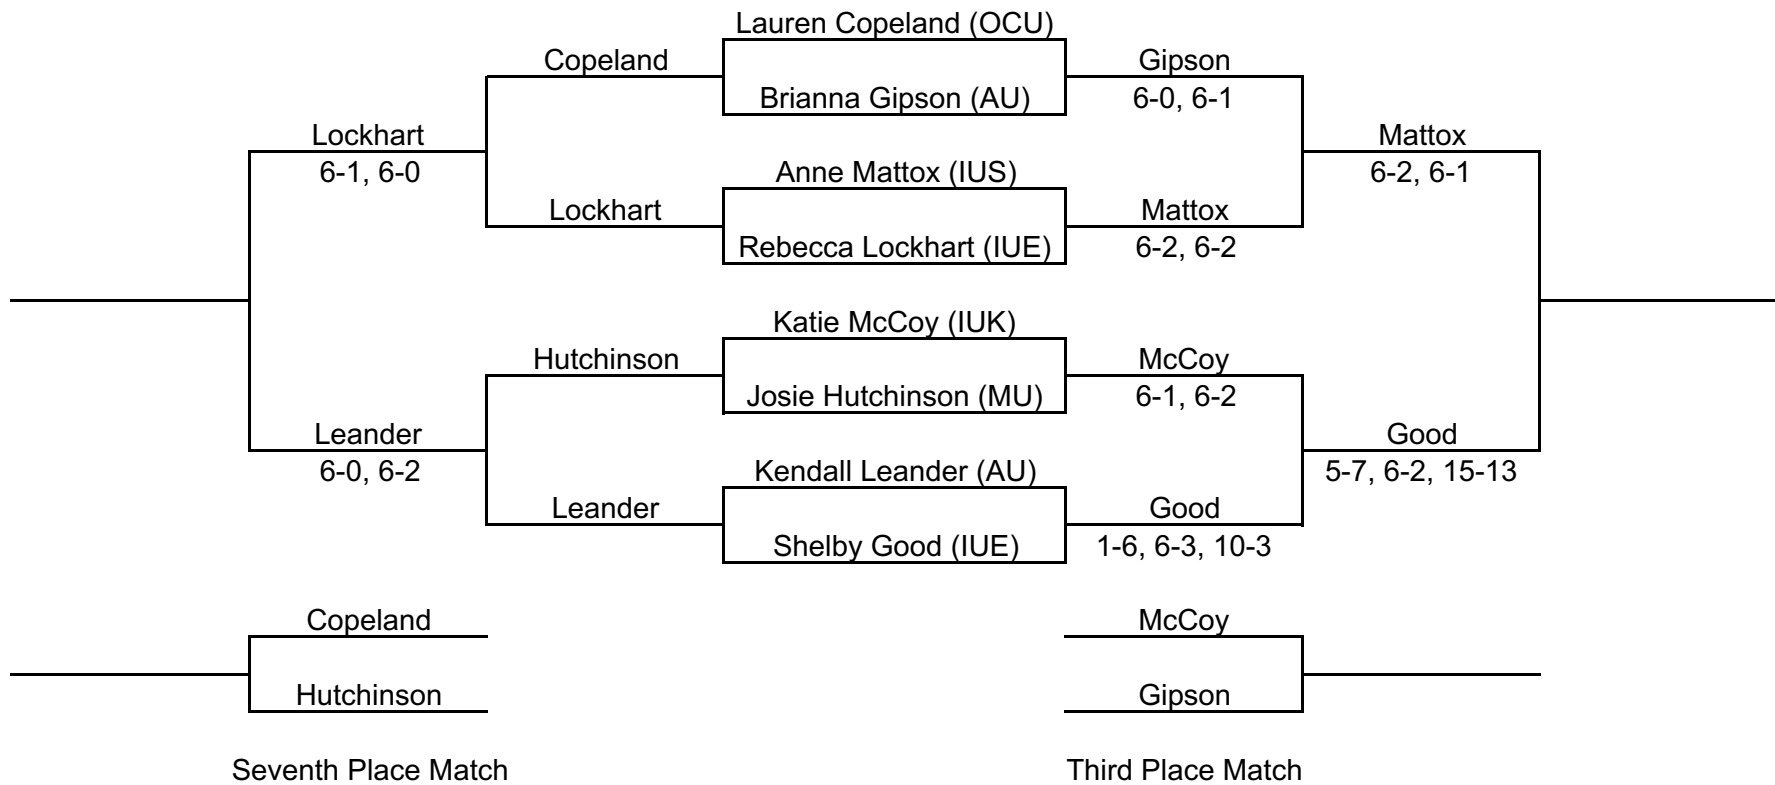

FRIDAY SCHEDULE OF PLAY

TIME	Court 1	Court 2	Court 3	Court 4	Court 5	Court 6	Court 7	Court 8
9:00 AM	Green	Green	Green	Green	Gold	Gold	Gold	Gold
10:00 AM	Silver	Silver	Silver	Silver	Red	Red	Red	Red
11:00 AM	Purple	Purple	Purple	Purple	Crimson	Crimson	Crimson	Crimson
12:00 PM	Blue	Blue	Blue	Blue	White	White	White	White
1:30 PM	Gray	Gray	Gray	Gray	Black	Black	Black	Black
2:30 PM	Purple	Purple	Purple	Purple	Crimson	Crimson	Crimson	Crimson
4:00 PM	Blue	Blue	Blue	Blue	White	White	White	White
5:00 PM	Gray	Gray	Gray	Gray	Black	Black	Black	Black

SATURDAY SCHEDULE OF PLAY

TIME	Court 1	Court 2	Court 3	Court 4	Court 5	Court 6	Court 7	Court 8
9:00 AM	Green	Green	Green	Green	Gold	Gold	Gold	Gold
10:00 AM	Silver	Silver	Silver	Silver	Red	Red	Red	Red
11:00 AM	Green	Green	Green	Green	Gold	Gold	Gold	Gold
12:00 PM	Silver	Silver	Silver	Silver	Red	Red	Red	Red
1:30 PM	Purple	Purple	Purple	Purple	Crimson	Crimson	Crimson	Crimson
3:00 PM	Blue	Blue	Blue	Blue	White	White	White	White
4:30 PM	Gray	Gray	Gray	Gray	Black	Black	Black	Black

Purple Draw

Crimson Draw

Blue Draw

White Draw

Gray Draw

Black Draw

Green Draw

Gold Draw

Silver Draw

Red Draw