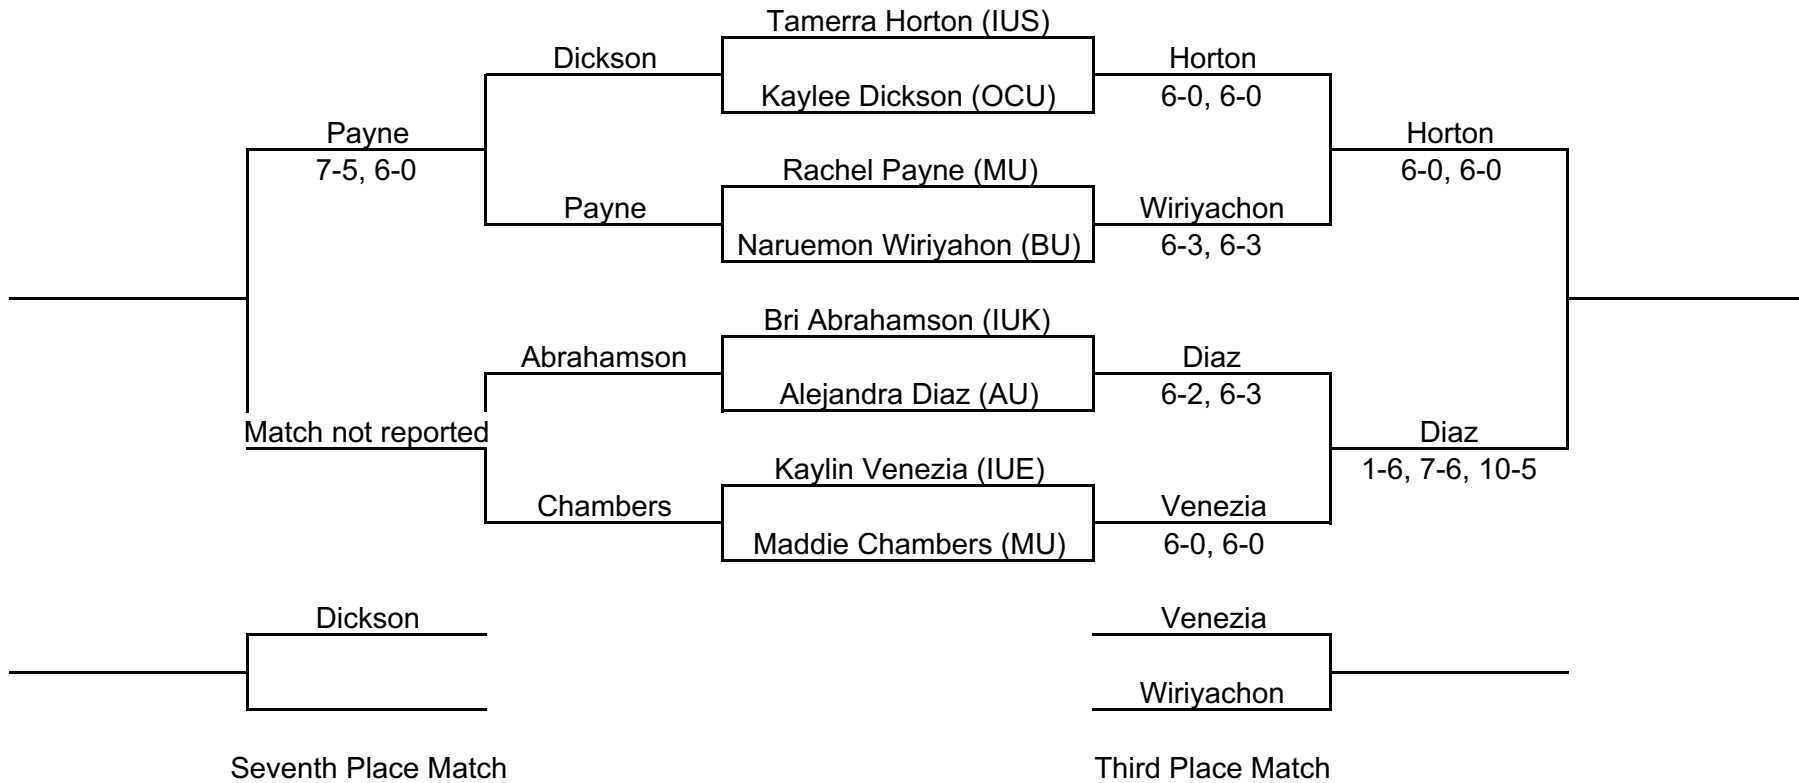

FRIDAY SCHEDULE OF PLAY

TIME	Court 1	Court 2	Court 3	Court 4	Court 5	Court 6	Court 7	Court 8
9:00 AM	Green	Green	Green	Green	Gold	Gold	Gold	Gold
10:00 AM	Silver	Silver	Silver	Silver	Red	Red	Red	Red
11:00 AM	Purple	Purple	Purple	Purple	Crimson	Crimson	Crimson	Crimson
12:00 PM	Blue	Blue	Blue	Blue	White	White	White	White
1:30 PM	Gray	Gray	Gray	Gray	Black	Black	Black	Black
2:30 PM	Purple	Purple	Purple	Purple	Crimson	Crimson	Crimson	Crimson
4:00 PM	Blue	Blue	Blue	Blue	White	White	White	White
5:00 PM	Gray	Gray	Gray	Gray	Black	Black	Black	Black

SATURDAY SCHEDULE OF PLAY

TIME	Court 1	Court 2	Court 3	Court 4	Court 5	Court 6	Court 7	Court 8
9:00 AM	Green	Green	Green	Green	Gold	Gold	Gold	Gold
10:00 AM	Silver	Silver	Silver	Silver	Red	Red	Red	Red
11:00 AM	Green	Green	Green	Green	Gold	Gold	Gold	Gold
12:00 PM	Silver	Silver	Silver	Silver	Red	Red	Red	Red
1:30 PM	Purple	Purple	Purple	Purple	Crimson	Crimson	Crimson	Crimson
3:00 PM	Blue	Blue	Blue	Blue	White	White	White	White
4:30 PM	Gray	Gray	Gray	Gray	Black	Black	Black	Black

Purple Draw

Crimson Draw

Blue Draw

White Draw

Gray Draw

Black Draw

Green Draw

Gold Draw

Silver Draw

Red Draw