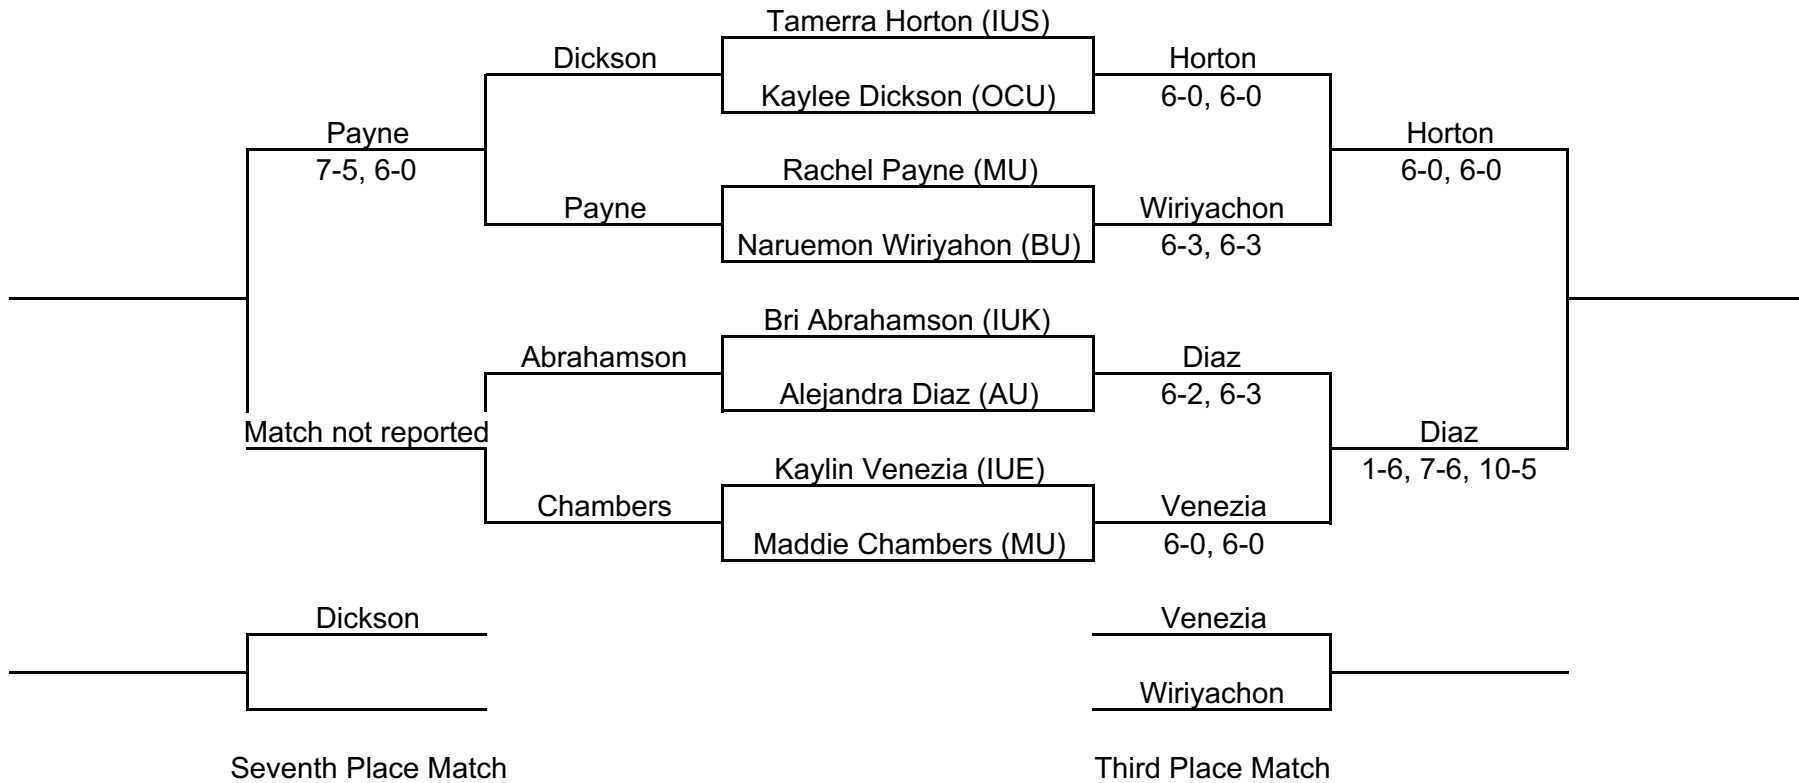

Crimson Draw