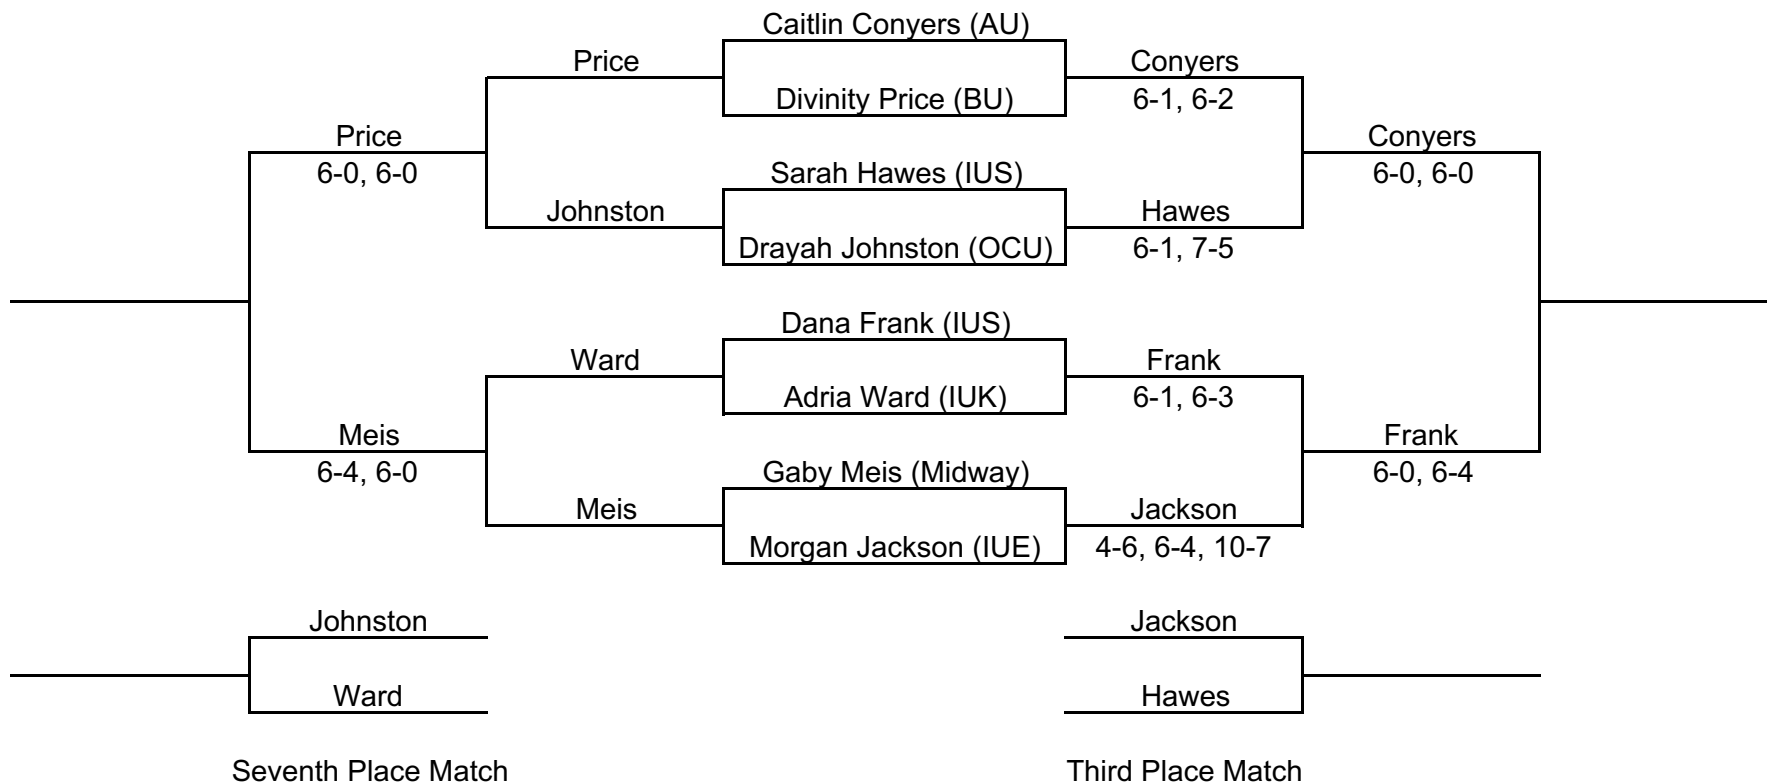

Purple Draw